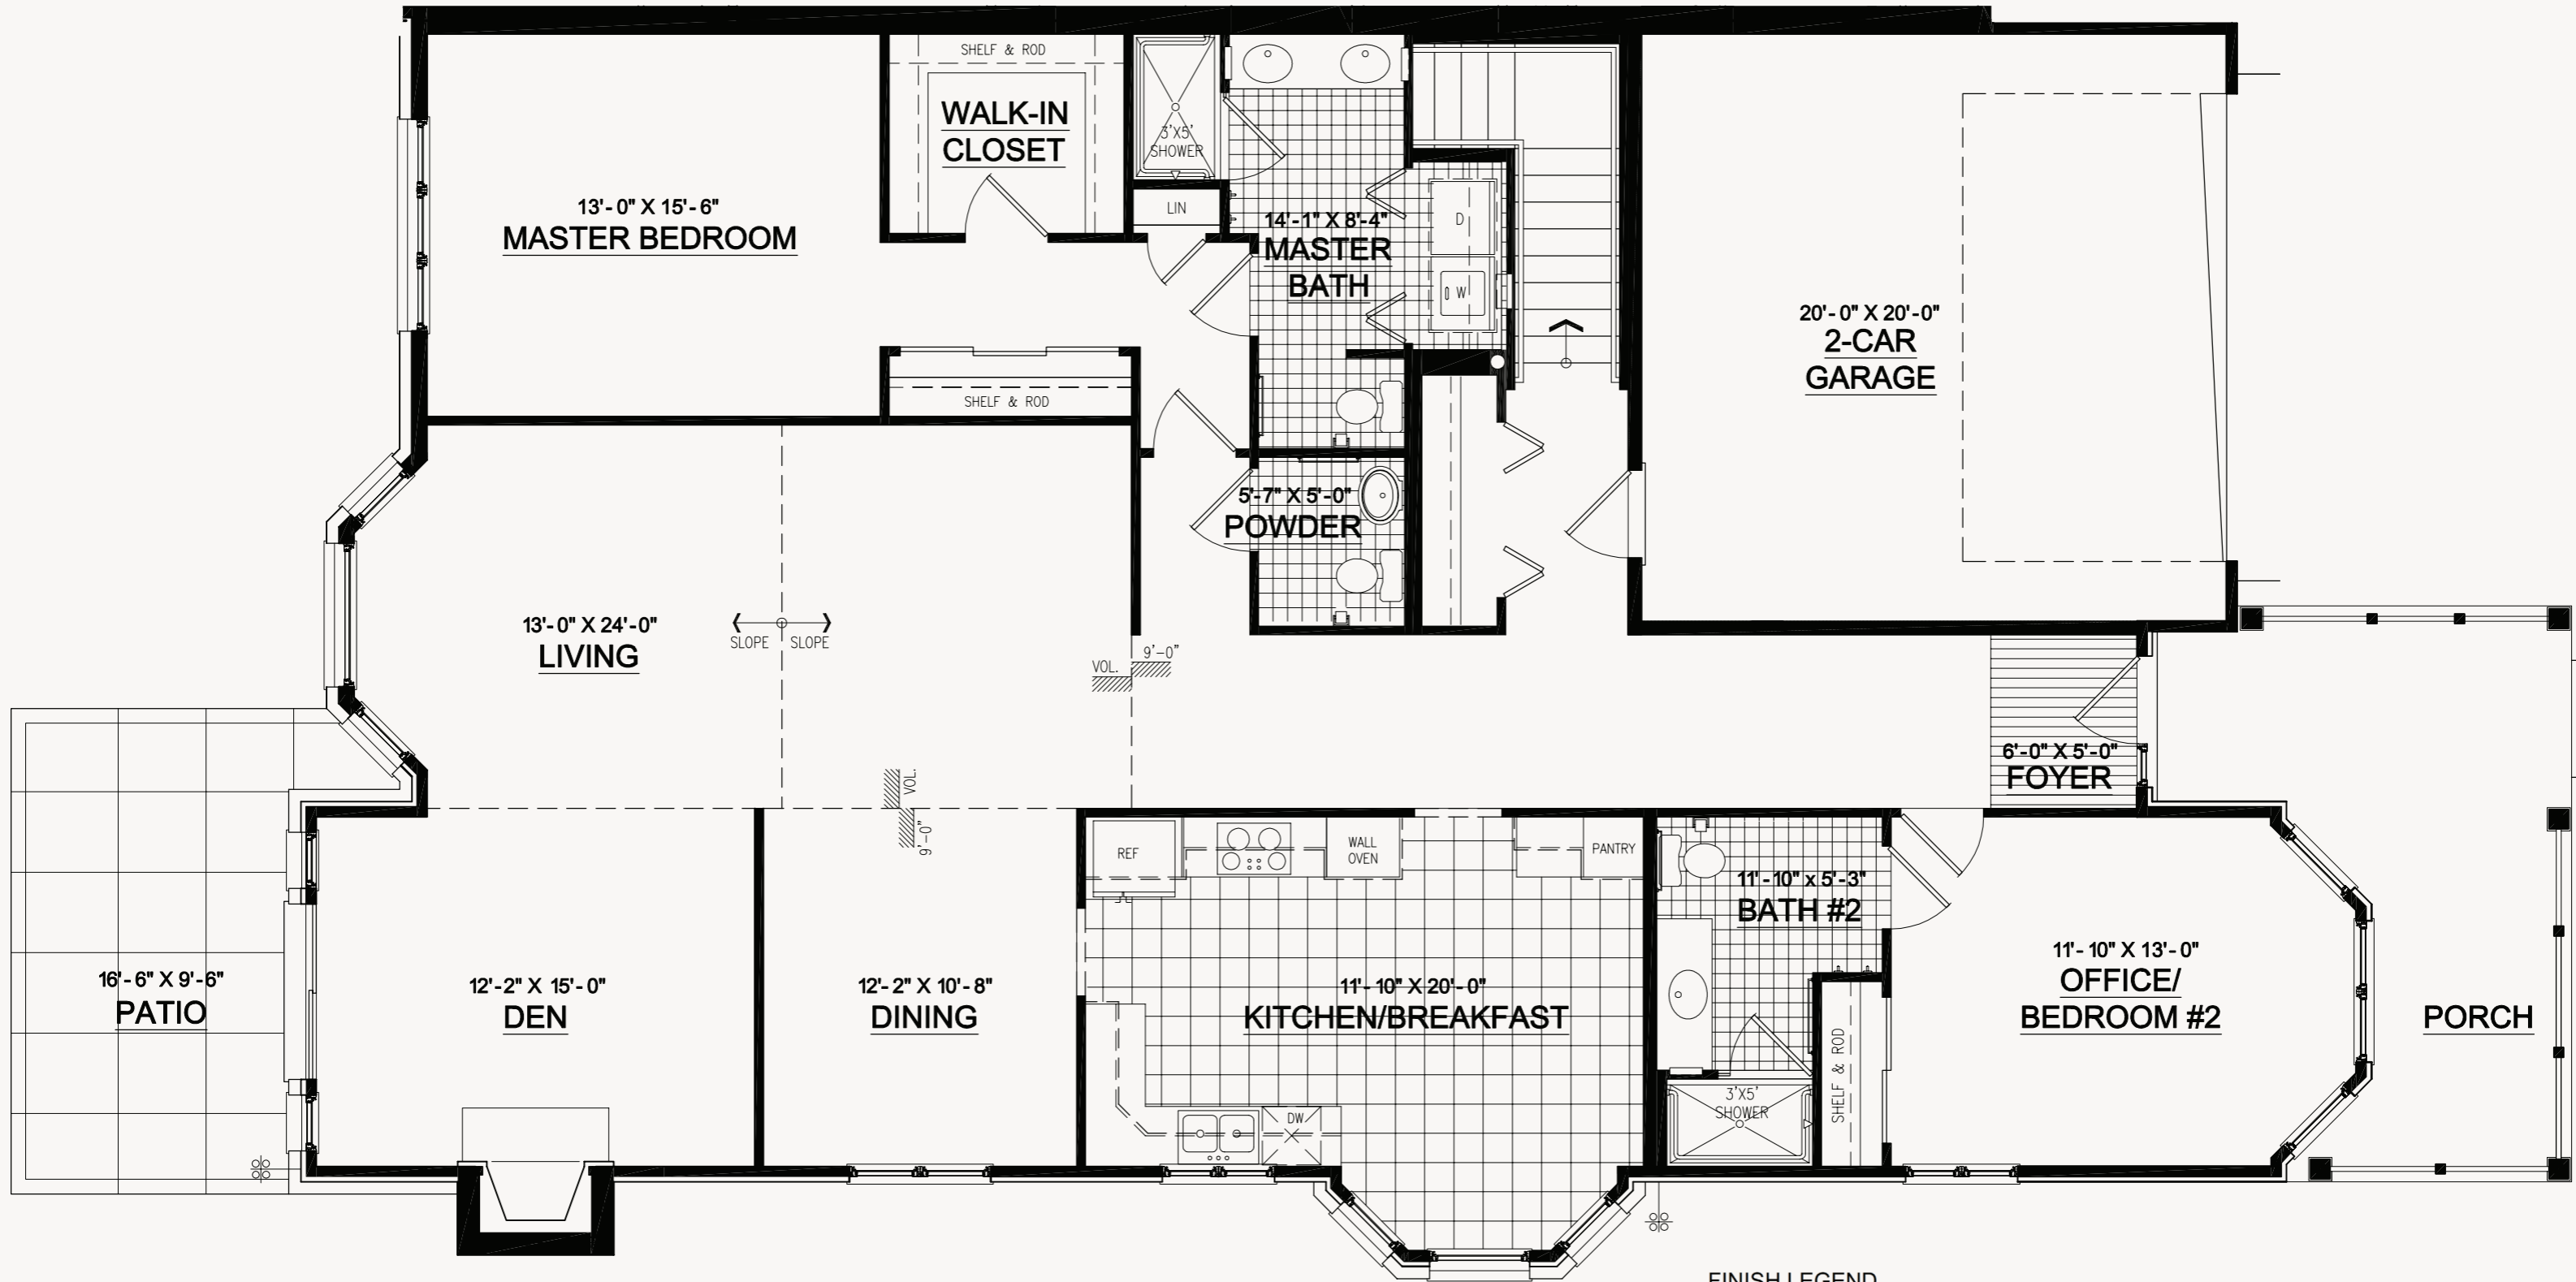

THE WESTLEIGH III

TWO BEDROOM PLUS DEN

2,158 SQ. FT.

FINISH LEGEND

	CARPET		CERAMIC TILE
	NO-WAX VINYL		WOOD PLANK

*All measurements are approximate. Floorplans are preliminary and subject to change.
All plans drawn to scale (3/16 inches = 1 foot).